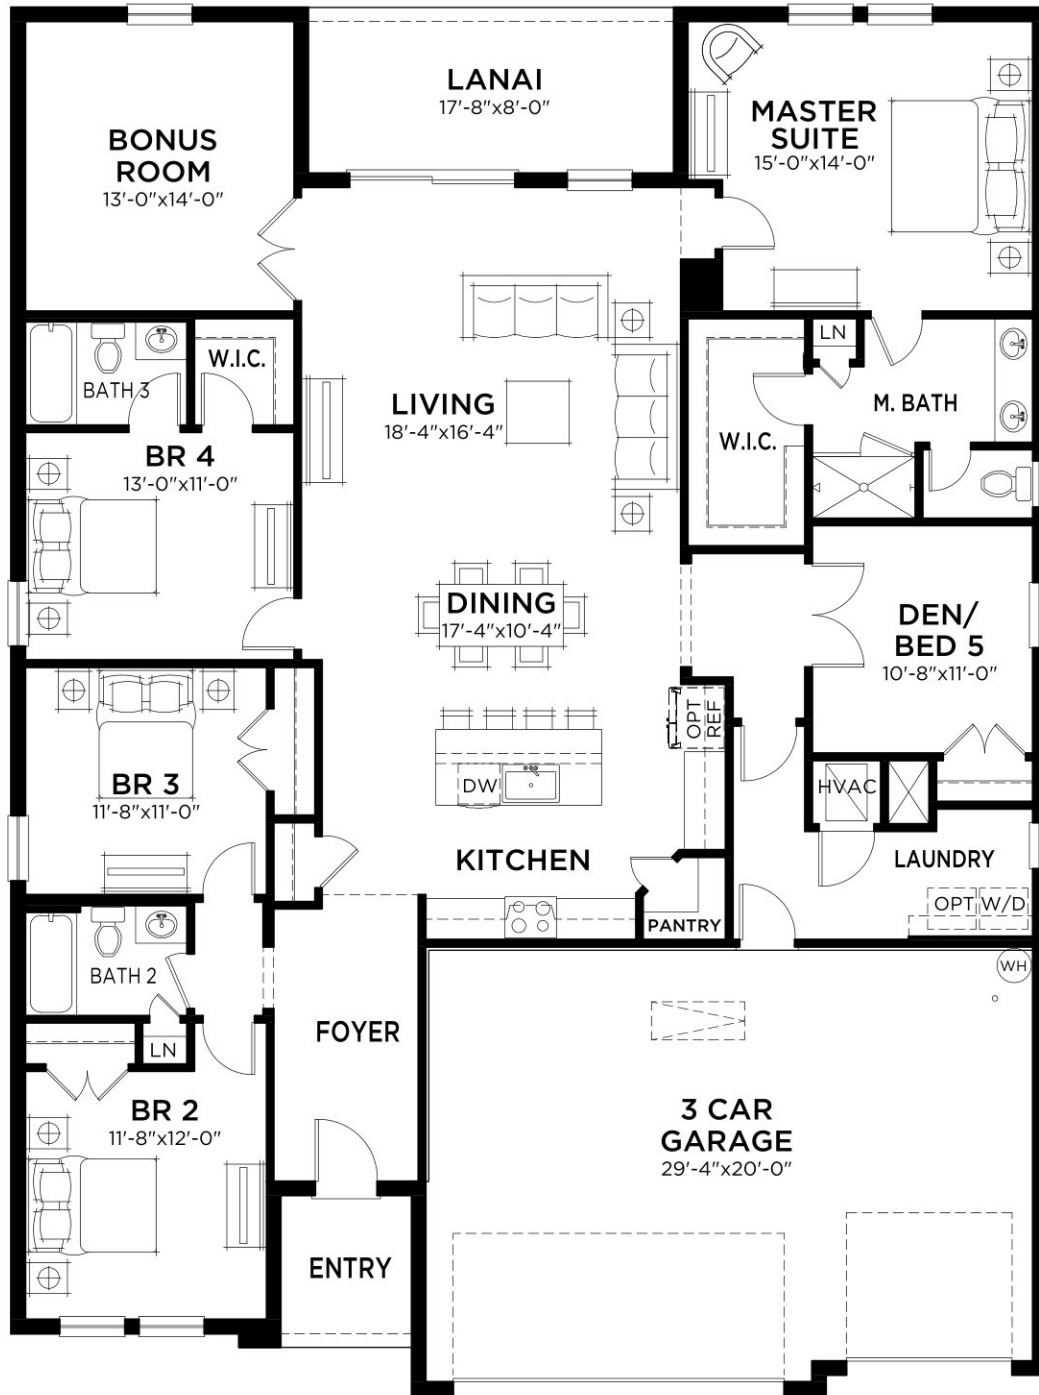

Jazmin

5 bed • 3 bath • 3 car | 2,452 sq. ft.

CASA *Fresca*
HOMES®

WHY NOT START FRESH?

Jazmin A

Jazmin B

Jazmin

5 bed • 3 bath • 3 car | 2,452 sq. ft.

WHY NOT START FRESH?

MAIN FLOOR PLAN

▲ 67'-0"
◀ 50'-0"

Living A/C	2452 SF
Total A/C	2452 SF
3 Car Garage	646 SF
Entry	48 SF
Lanai	141 SF
Total Area	3287 SF