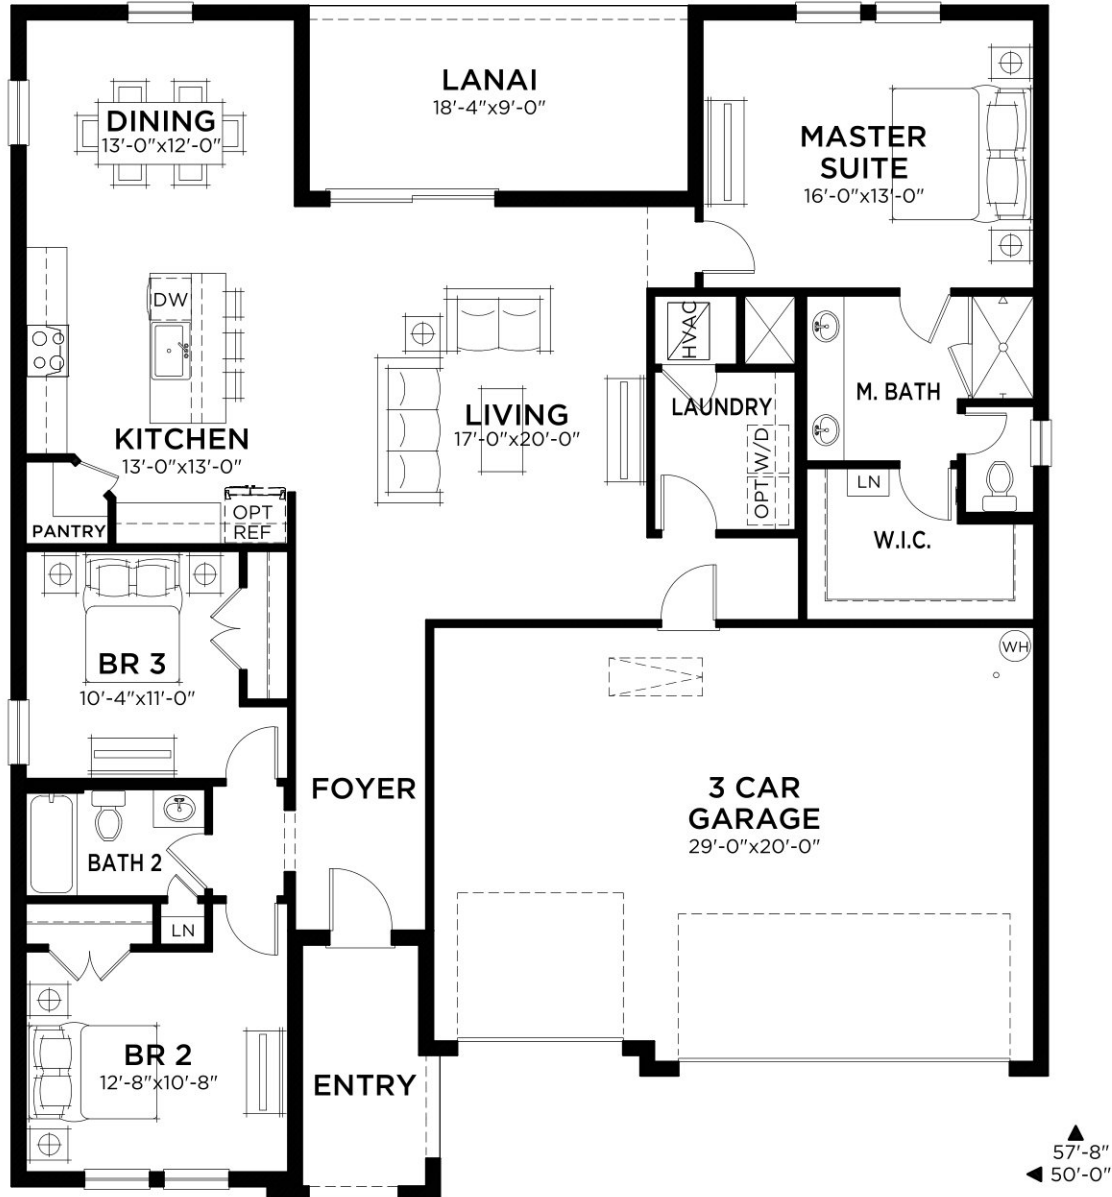

Rosa

3 bed • 2 bath • 3 car | 1,810 sq. ft.

CASA *Fresca*
HOMES®

WHY NOT START FRESH?

Rosa A

Rosa B

Rosa

3 bed • 2 bath • 3 car | 1,810 sq. ft.

WHY NOT START FRESH?

MAIN FLOOR PLAN

Main Floor A/C	1810 SF
Total A/C	1810 SF
3 Car Garage	636 SF
Entry	78 SF
Lanai	165 SF
Total Area	2689 SF