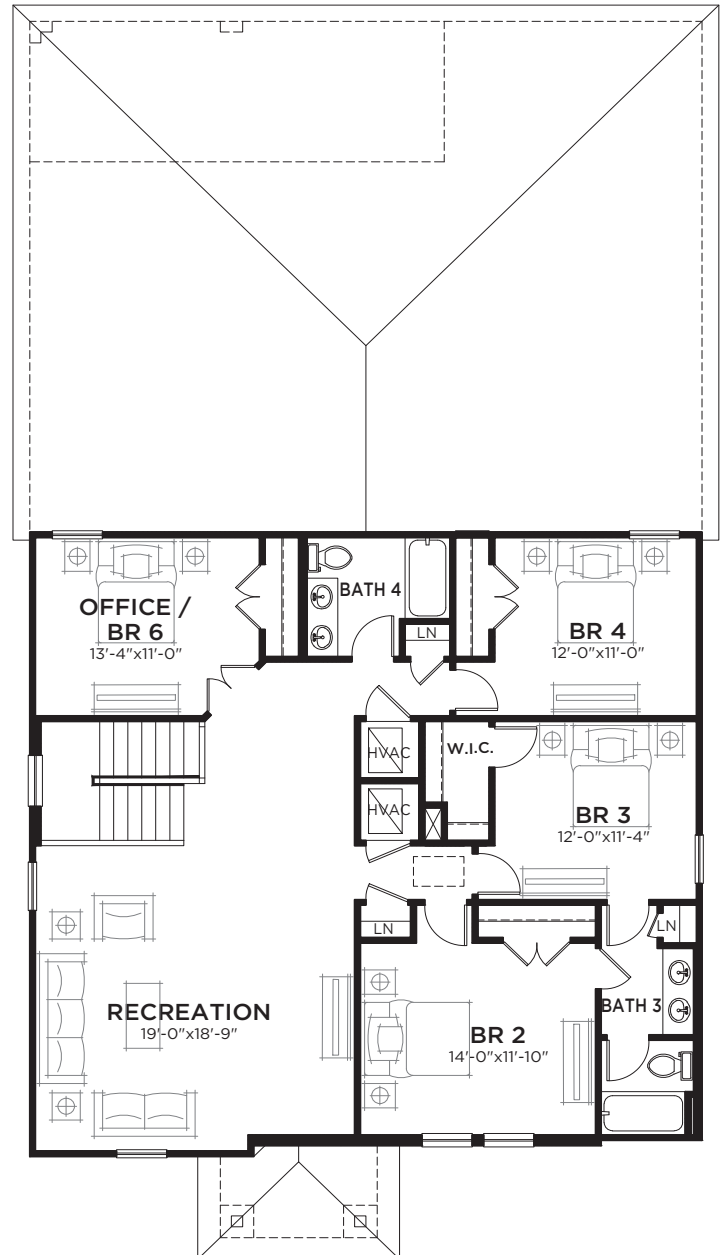

# Coquina

5-6 bed • 4 bath • 3 car | 3,364 sq. ft.

CASA *Fresca*  
HOMES®

WHY NOT START FRESH?

## Coquina B

## Coquina C

# Coquina

5-6 bed • 4 bath • 3 car | 3,364 sq. ft.

WHY NOT START FRESH?

MAIN FLOOR PLAN

UPPER FLOOR PLAN

**Area Schedule**

Main Floor A/C	1914 SF
Upper Floor A/C	1450 SF
<b>TOTAL A/C</b>	<b>3364 SF</b>
3 Car Garage	619 SF
Lanai	214 SF
Entry	81 SF
<b>Total Area</b>	<b>4278 SF</b>