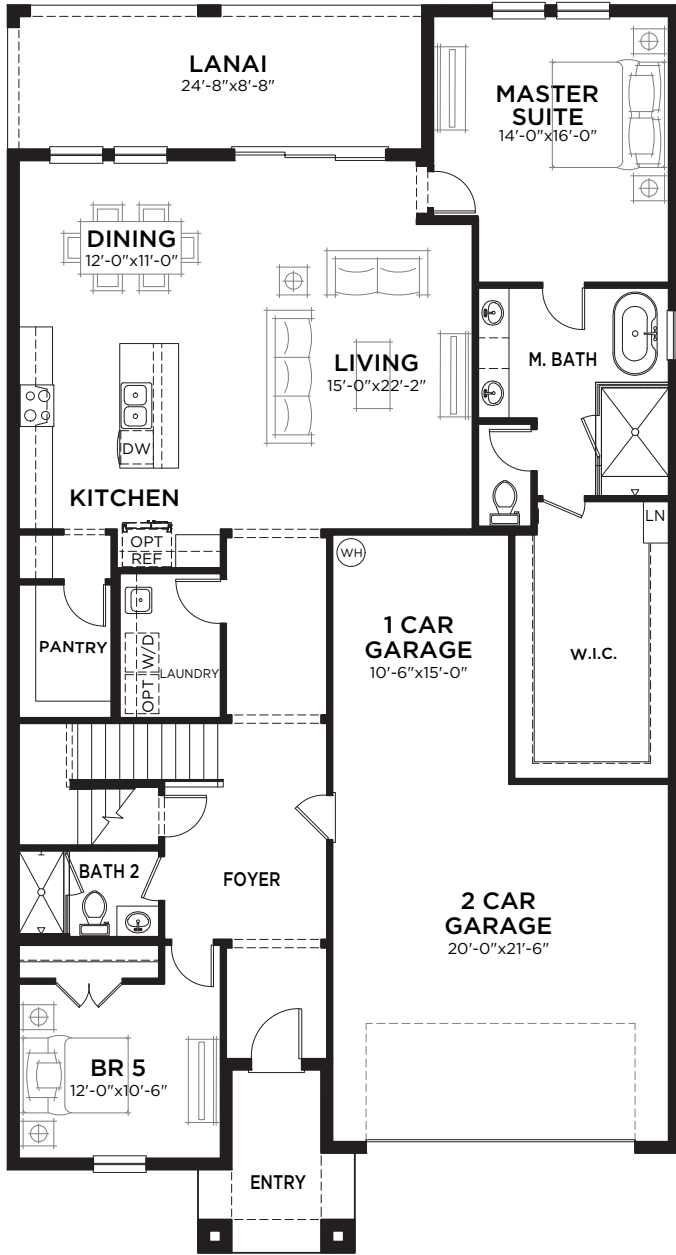

# Coquina

5-6 bed • 4 bath • 3 car | 3,364 sq. ft.

CASA *Fresca*  
HOMES®

WHY NOT START FRESH?

## Coquina A

## Coquina B

# Coquina

5-6 bed • 4 bath • 3 car | 3,364 sq. ft.

WHY NOT START FRESH?

MAIN FLOOR PLAN

UPPER FLOOR PLAN

**Area Schedule**

Main Floor A/C	1914 SF
Upper Floor A/C	1450 SF
<b>TOTAL A/C</b>	<b>3364 SF</b>
3 Car Garage	619 SF
Lanai	214 SF
Entry	81 SF
<b>Total Area</b>	<b>4278 SF</b>