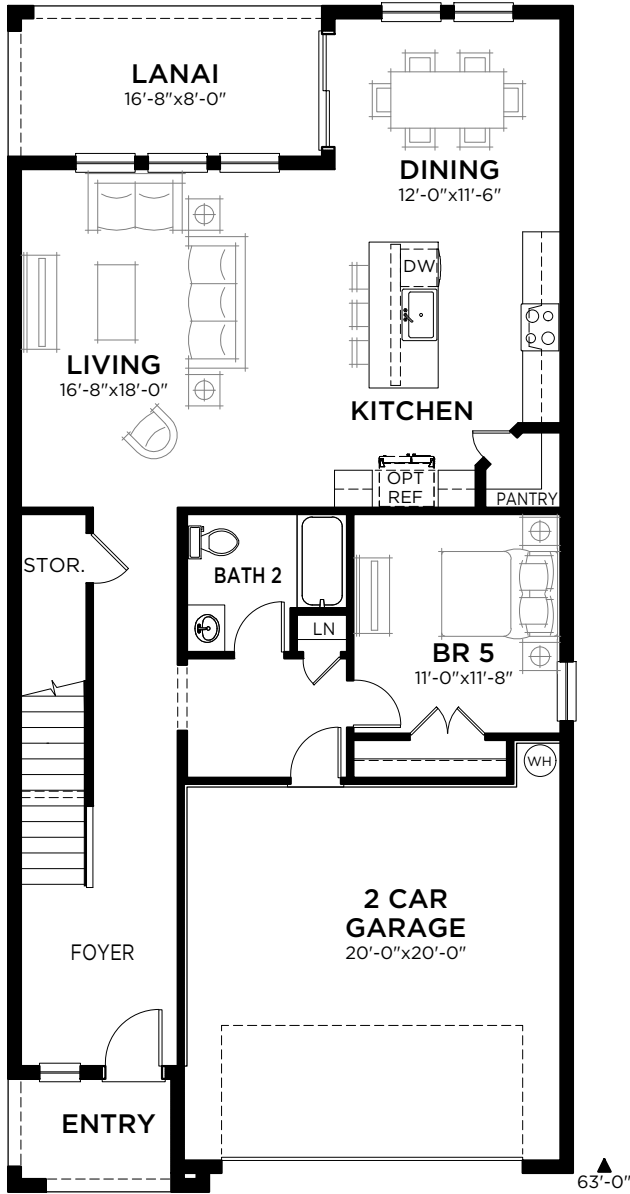

Valencia

5 bed • 3 bath • 2 car | 3,011 sq. ft.

CASA *Fresca*
HOMES®

WHY NOT START FRESH?

Valencia A
Color Scheme 12

Valencia B
Color Scheme 5

Valencia C
Color Scheme 8

Valencia

5 bed • 3 bath • 2 car | 3,011 sq. ft.

WHY NOT START FRESH?

MAIN FLOOR PLAN

UPPER FLOOR PLAN

Area Schedule

Main Floor A/C	1246 SF
Upper Floor A/C	1765 SF
Total A/C	3011 SF
2 Car Garage	438 SF
Lanai	133 SF
Entry	54 SF
Total Area	3636 SF