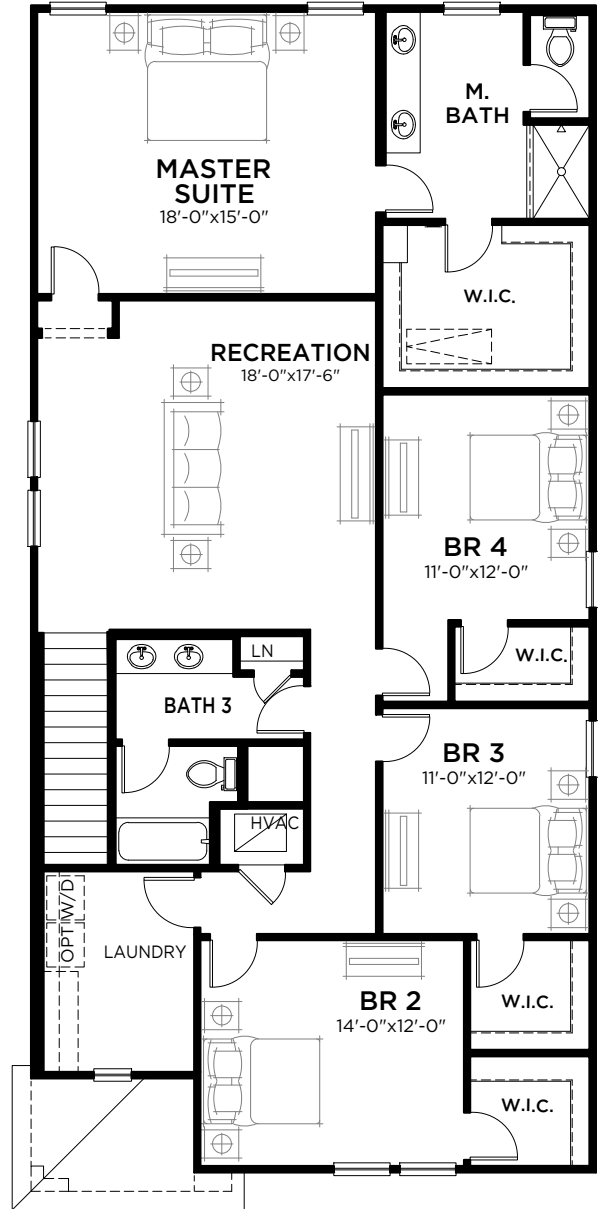

Valencia

5 bed • 3 bath • 2 car | 3,011 sq. ft.

CASA *Fresca*
HOMES®

WHY NOT START FRESH?

Valencia A
Color Scheme 12

Valencia B
Color Scheme 5

Valencia C
Color Scheme 8

Valencia

5 bed • 3 bath • 2 car | 3,011 sq. ft.

WHY NOT START FRESH?

MAIN FLOOR PLAN

UPPER FLOOR PLAN

Area Schedule

Main Floor A/C	1246 SF
Upper Floor A/C	1765 SF
Total A/C	3011 SF
2 Car Garage	438 SF
Lanai	133 SF
Entry	54 SF
Total Area	3636 SF