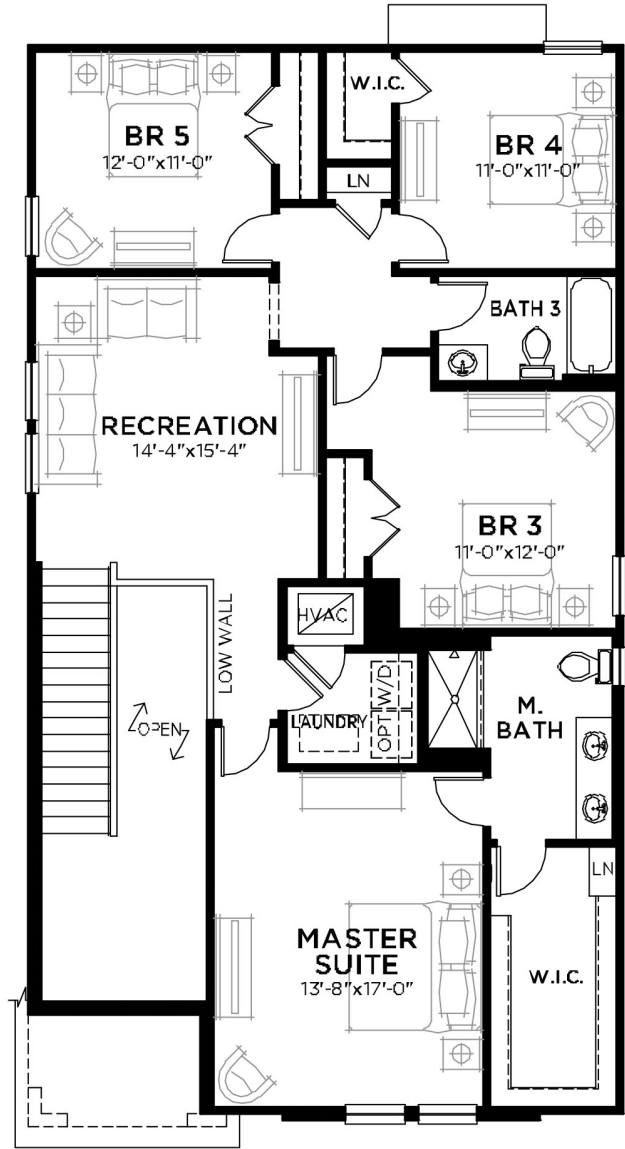

Seville

5 bed • 3 bath • 2 car | 2,512 sq. ft.

CASA *Fresca*
HOMES®

WHY NOT START FRESH?

Seville A
Color Scheme 1

Seville B
Color Scheme 11

Seville C
Color Scheme 4

Seville

5 bed • 3 bath • 2 car | 2,512 sq. ft.

WHY NOT START FRESH?

MAIN FLOOR PLAN

UPPER FLOOR PLAN

Area Schedule

Main Floor A/C	1126 SF
Upper Floor A/C	1386 SF
Total A/C	2512 SF
2 Car Garage	451 SF
Entry	50 SF
Total Area	3013 SF