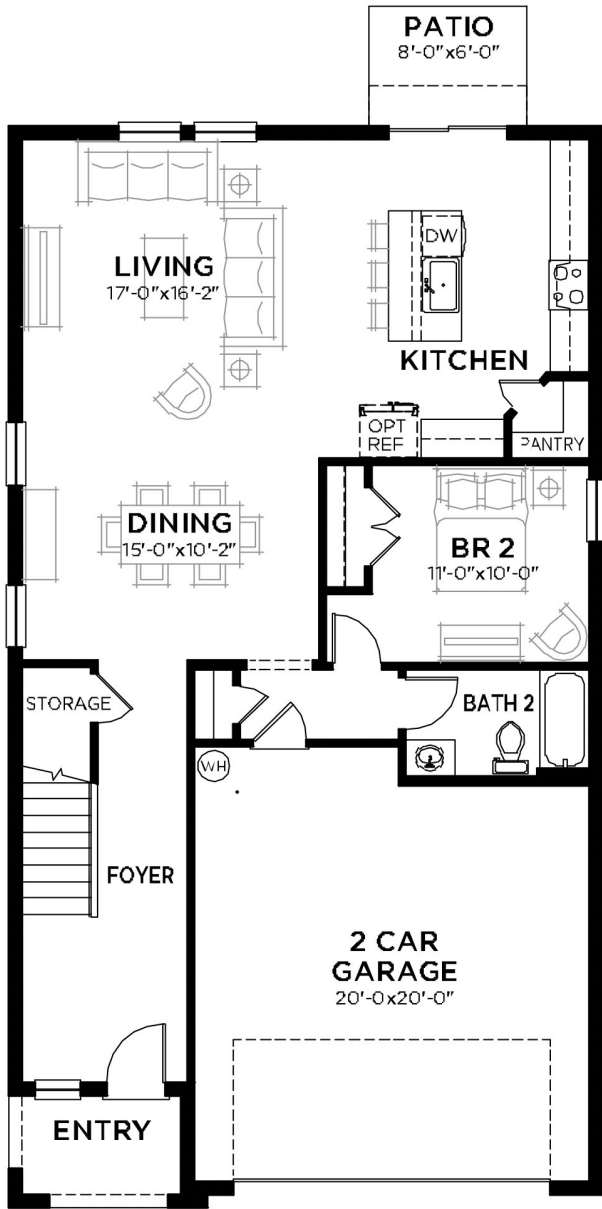

Seville

5 bed • 3 bath • 2 car | 2,512 sq. ft.

CASA *Fresca*
HOMES®

WHY NOT START FRESH?

Seville A
Color Scheme 1

Seville B
Color Scheme 11

Seville C
Color Scheme 4

Seville

5 bed • 3 bath • 2 car | 2,512 sq. ft.

WHY NOT START FRESH?

MAIN FLOOR PLAN

UPPER FLOOR PLAN

Area Schedule

Main Floor A/C	1126 SF
Upper Floor A/C	1386 SF
Total A/C	2512 SF
2 Car Garage	451 SF
Entry	50 SF
Total Area	3013 SF