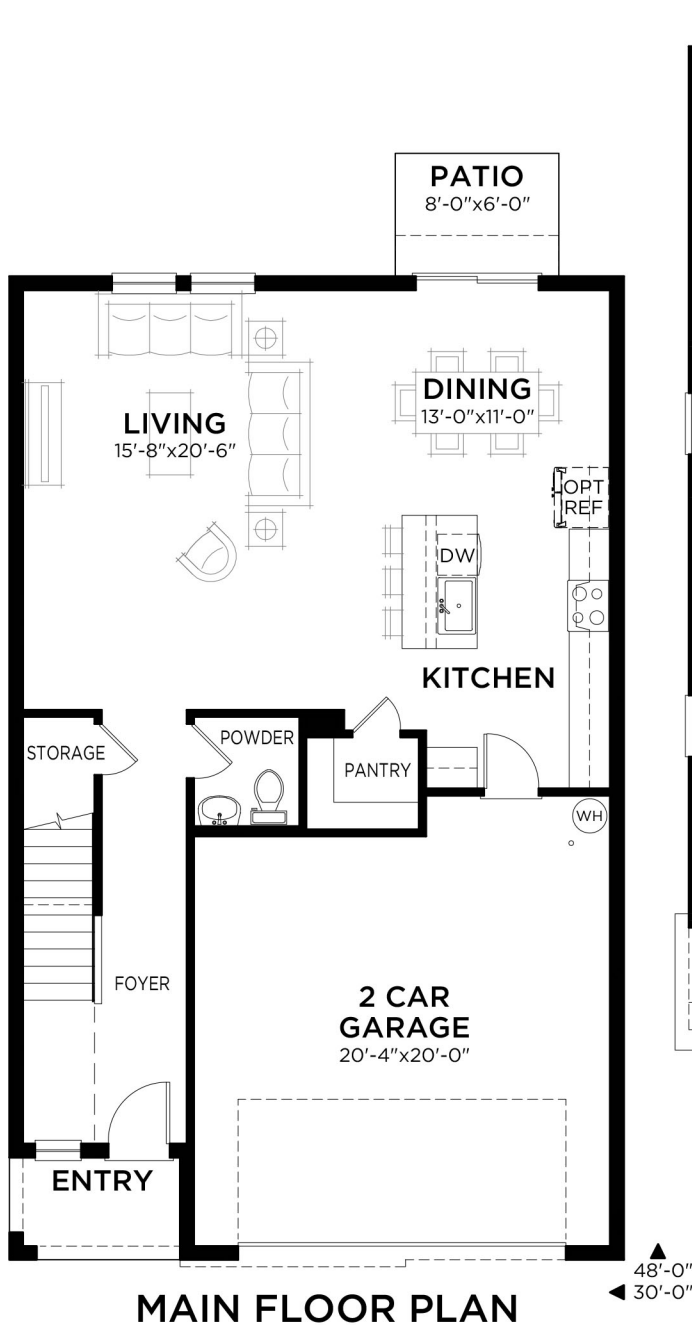

Marbella

4 bed • 2.5 bath • 2 car | 2,257 sq. ft.

CASA *Fresca*
HOMES®

WHY NOT START FRESH?

Marbella A
Color Scheme 3

Marbella B
Color Scheme 16

Marbella C
Color Scheme 7

Marbella

5 bed • 3 bath • 2 car | 2,512 sq. ft.

WHY NOT START FRESH?

Area Schedule

Main Floor A/C	942 SF
Upper Floor A/C	1315 SF
Total A/C	2257 SF
2 Car Garage	457 SF
Entry	42 SF
Total Area	2756 SF