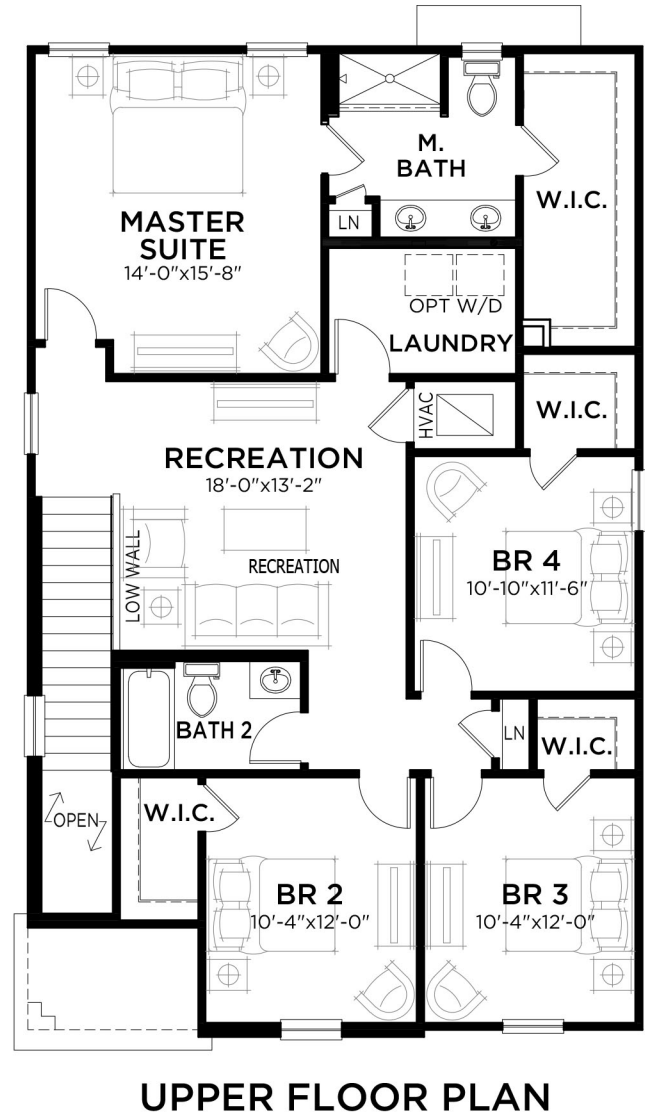

Marbella

4 bed • 2.5 bath • 2 car | 2,257 sq. ft.

CASA *Fresca*
HOMES®

WHY NOT START FRESH?

Marbella A
Color Scheme 3

Marbella B
Color Scheme 16

Marbella C
Color Scheme 7

Marbella

5 bed • 3 bath • 2 car | 2,512 sq. ft.

WHY NOT START FRESH?

Area Schedule

Main Floor A/C	942 SF
Upper Floor A/C	1315 SF
Total A/C	2257 SF
2 Car Garage	457 SF
Entry	42 SF
Total Area	2756 SF