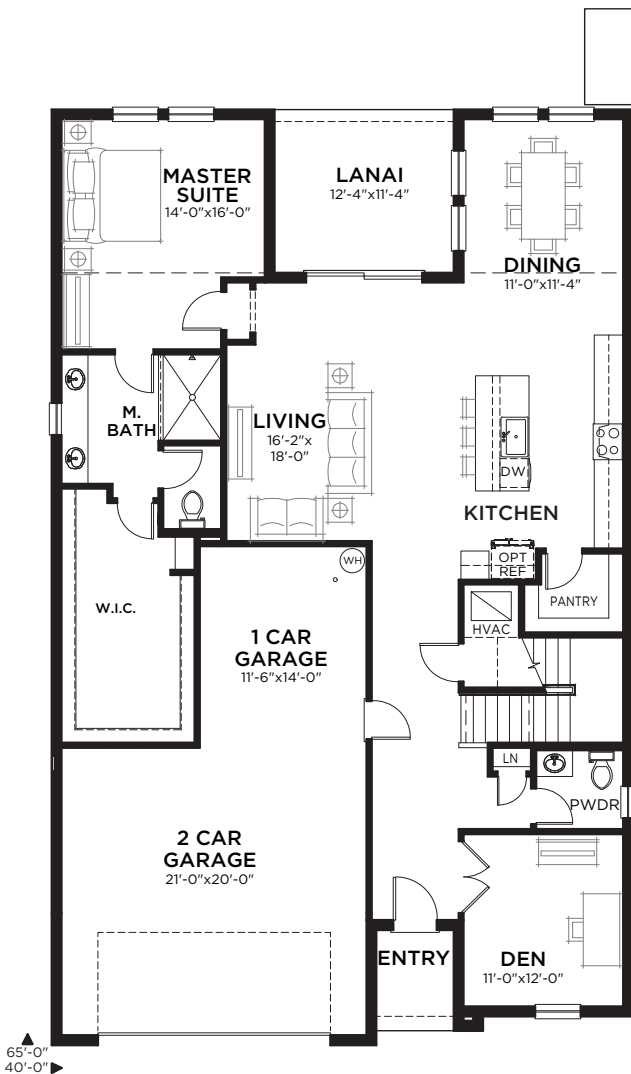

Mariana

6 bed • 3.5 bath • 3 car | 3,817 sq. ft.

CASA *Fresca*
HOMES®

WHY NOT START FRESH?

Mariana A
Color Scheme 2

Mariana B
Color Scheme 15

Mariana C
Color Scheme 6

Mariana

6 bed • 3.5 bath • 3 car | 3,817 sq. ft.

WHY NOT START FRESH?

MAIN FLOOR PLAN

UPPER FLOOR PLAN

Area Schedule

Main Floor A/C	1782 SF
Upper Floor A/C	2035 SF
Total A/C	3817 SF
2 Car Garage	610 SF
Lanai	140 SF
Entry	39 SF
Total Area	4606 SF