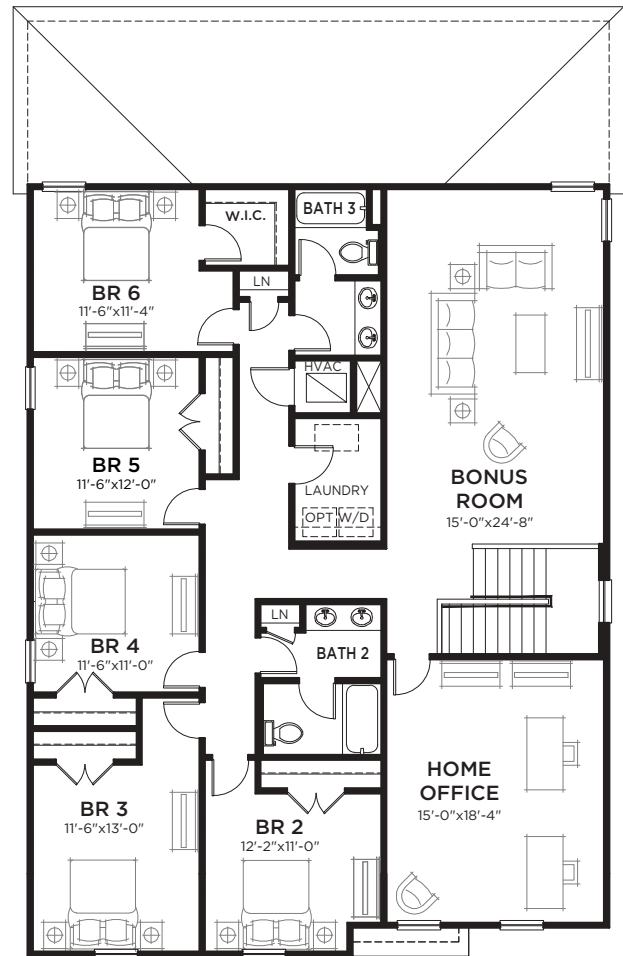

Mariana

6 bed • 3.5 bath • 3 car | 3,817 sq. ft.

CASA *Fresca*
HOMES®

WHY NOT START FRESH?

Mariana A
Color Scheme 2

Mariana B
Color Scheme 15

Mariana C
Color Scheme 6

Mariana

6 bed • 3.5 bath • 3 car | 3,817 sq. ft.

WHY NOT START FRESH?

MAIN FLOOR PLAN

UPPER FLOOR PLAN

Area Schedule

Main Floor A/C	1782 SF
Upper Floor A/C	2035 SF
Total A/C	3817 SF
2 Car Garage	610 SF
Lanai	140 SF
Entry	39 SF
Total Area	4606 SF