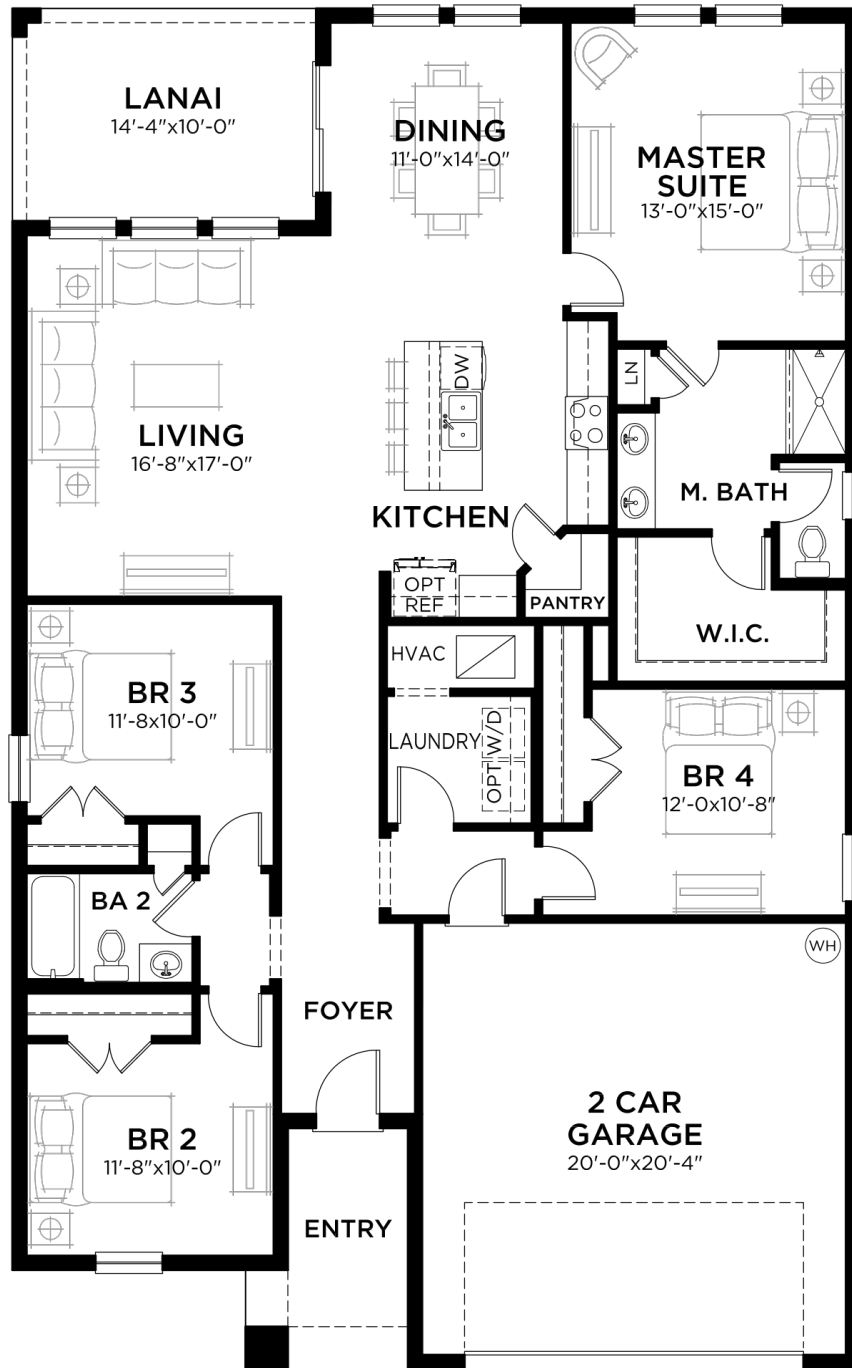

Valeria

4 bed • 2 bath • 2 car | 1,850 sq. ft.

CASA *Fresca*
HOMES®

WHY NOT START FRESH?

Valeria A
Color Scheme 12

Valeria B
Color Scheme 13

Valeria C
Color Scheme 1

Valeria

4 bed • 2 bath • 2 car | 1,850 sq. ft.

WHY NOT START FRESH?

MAIN FLOOR PLAN

Area Schedule

| | |
|-------------------|----------------|
| Main Floor A/C | 1850 SF |
| Garage | 442 SF |
| Lanai | 143 SF |
| Entry | 74 SF |
| Total Area | 2509 SF |