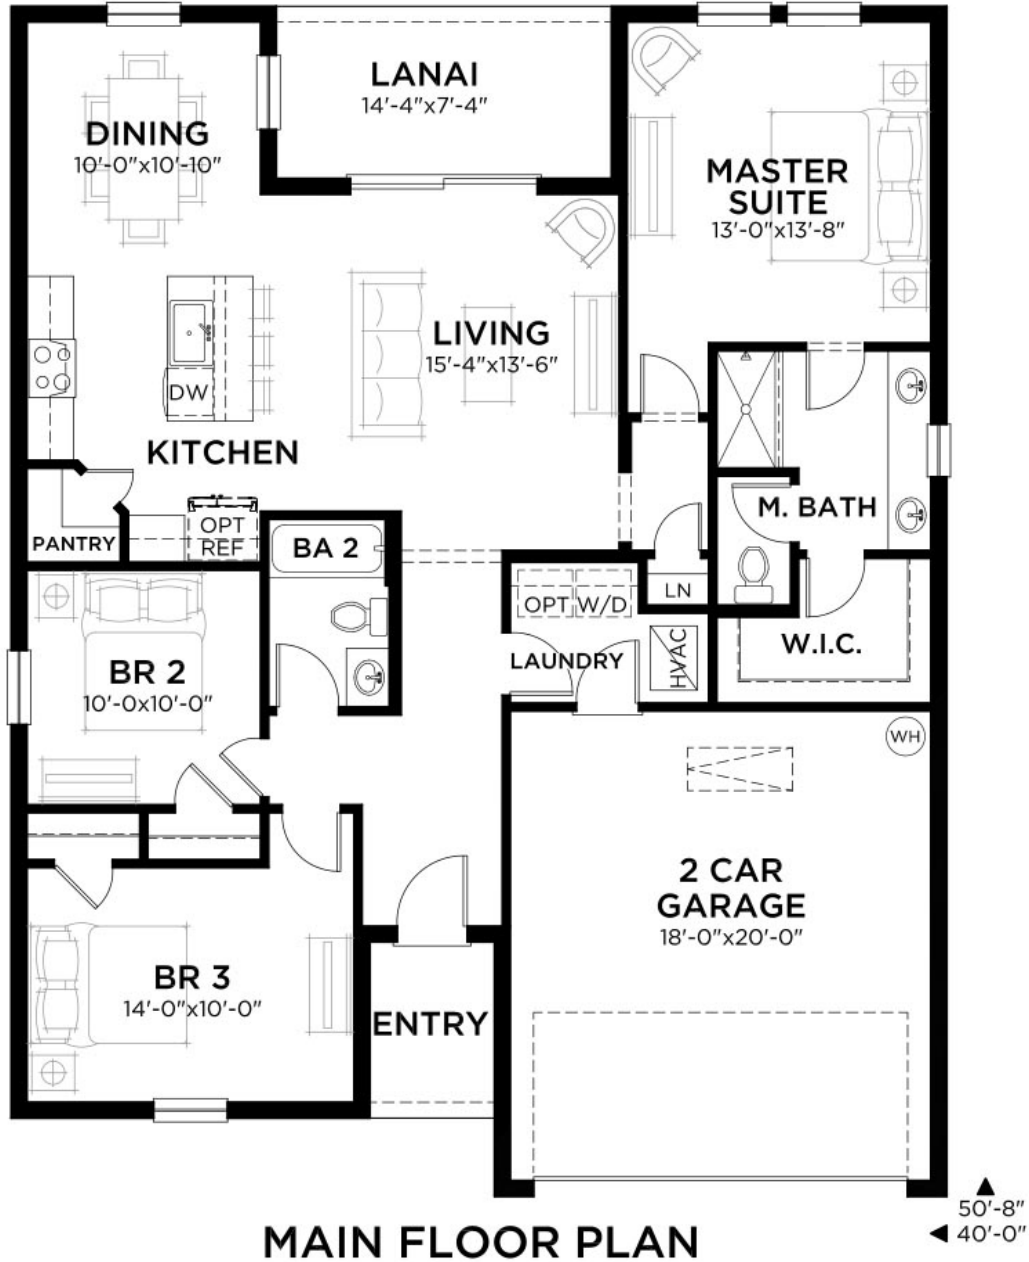

Adora

3 bed • 2 bath • 2 car | 1,420 sq. ft.

CASA *Fresca*
HOMES®

WHY NOT START FRESH?

Adora A

Adora B

Adora C

Adora

3 bed • 2 bath • 2 car | 1,420 sq. ft.

WHY NOT START FRESH?

Area Schedule

Main Floor A/C	1420 SF
Garage	395 SF
Lanai	105 SF
Entry	40 SF
Total Area	1960 SF