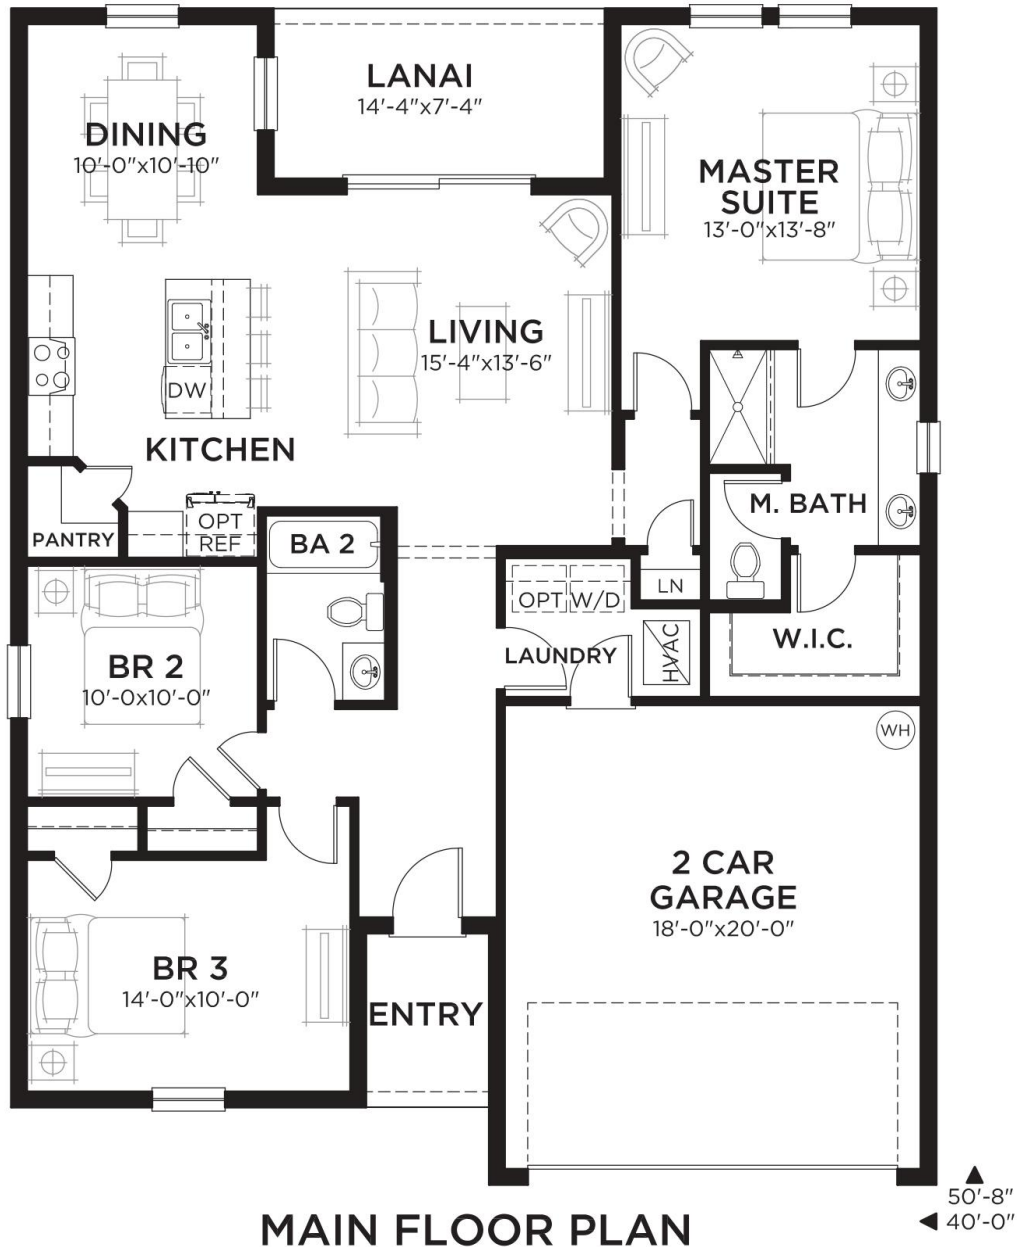

# Adora

3 bed • 2 bath • 2 car | 1,420 sq. ft.

CASA *Fresca*  
HOMES®

WHY NOT START FRESH?

**Adora A**  
Color Scheme 8

**Adora B**  
Color Scheme 11

**Adora C**  
Color Scheme 17

# Adora

3 bed • 2 bath • 2 car | 1,420 sq. ft.

WHY NOT START FRESH?

### Area Schedule

Main Floor A/C	1420 SF
Garage	395 SF
Lanai	105 SF
Entry	40 SF
<b>Total Area</b>	<b>1960 SF</b>