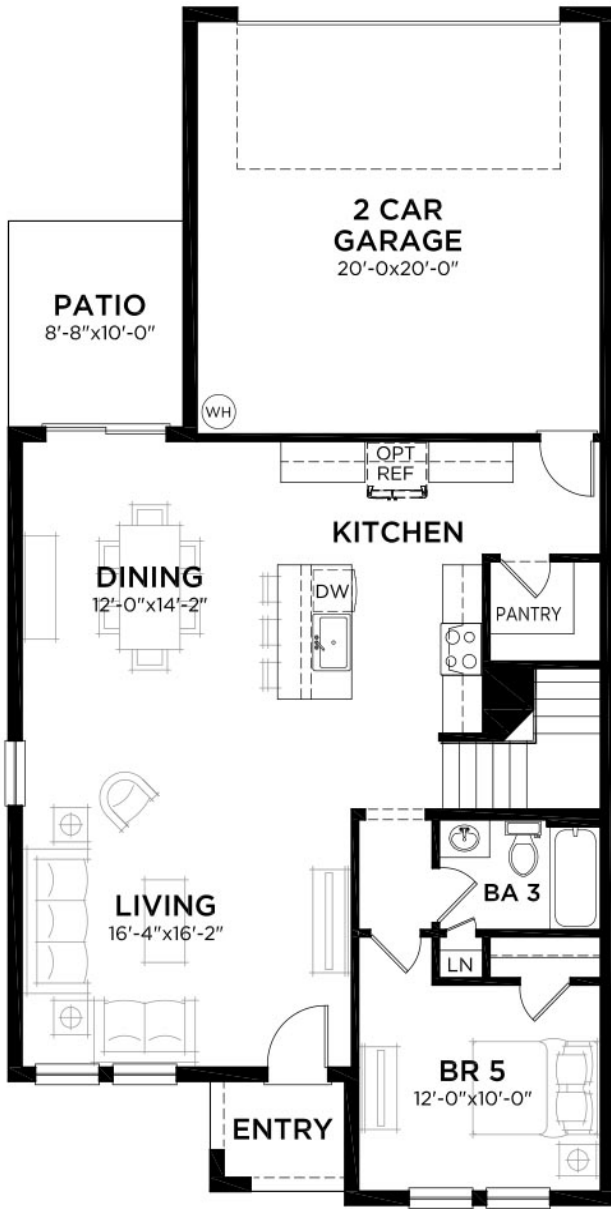

# Cascada

5 bed • 3 bath • 2 car | 2,423 sq. ft.

CASA *Fresca*  
HOMES®

WHY NOT START FRESH?

## Cascada A

## Cascada B

# Cascada

5 bed • 3 bath • 2 car | 2,423 sq. ft.

WHY NOT START FRESH?

MAIN FLOOR PLAN

▲ 58'-0"  
◀ 30'-0"

UPPER FLOOR PLAN

**Area Schedule**

Main Floor A/C	1023 SF
Upper Floor A/C	1400 SF
Total A/C	2423 SF
2 Car Garage	441 SF
Entry	36 SF
Total Area	2900 SF