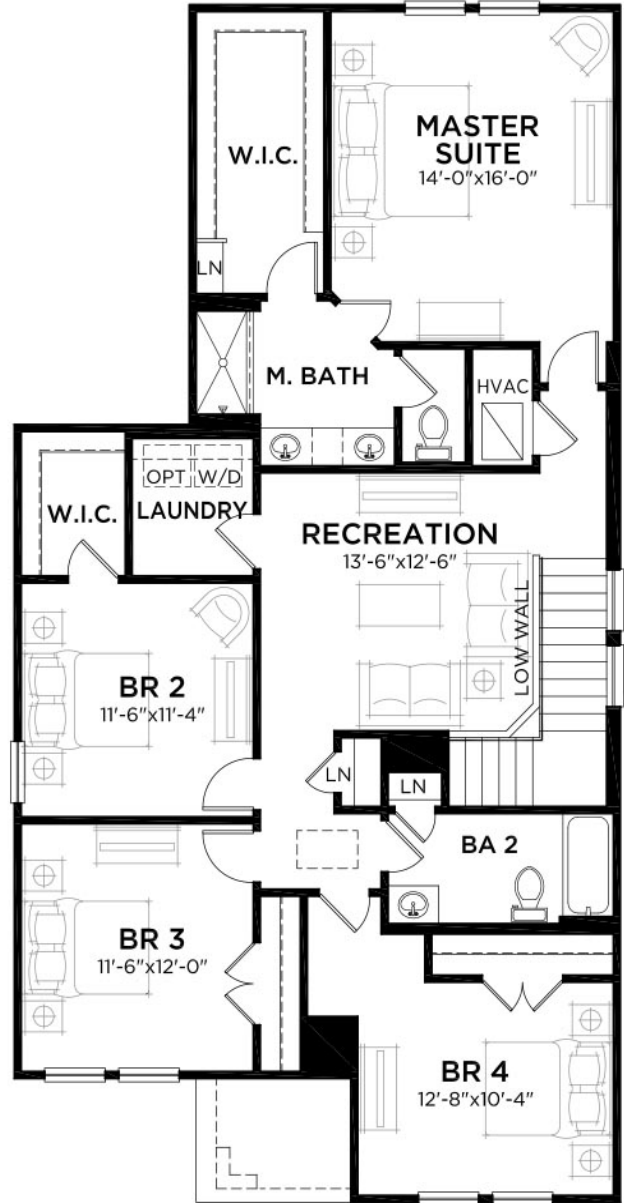

# Cascada

5 bed • 3 bath • 2 car | 2,423 sq. ft.

CASA *Fresca*  
HOMES®

WHY NOT START FRESH?

## Cascada A

## Cascada B

# Cascada

5 bed • 3 bath • 2 car | 2,423 sq. ft.

WHY NOT START FRESH?

MAIN FLOOR PLAN

▲ 58'-0"  
◀ 30'-0"

UPPER FLOOR PLAN

**Area Schedule**

Main Floor A/C	1023 SF
Upper Floor A/C	1400 SF
Total A/C	2423 SF
2 Car Garage	441 SF
Entry	36 SF
Total Area	2900 SF