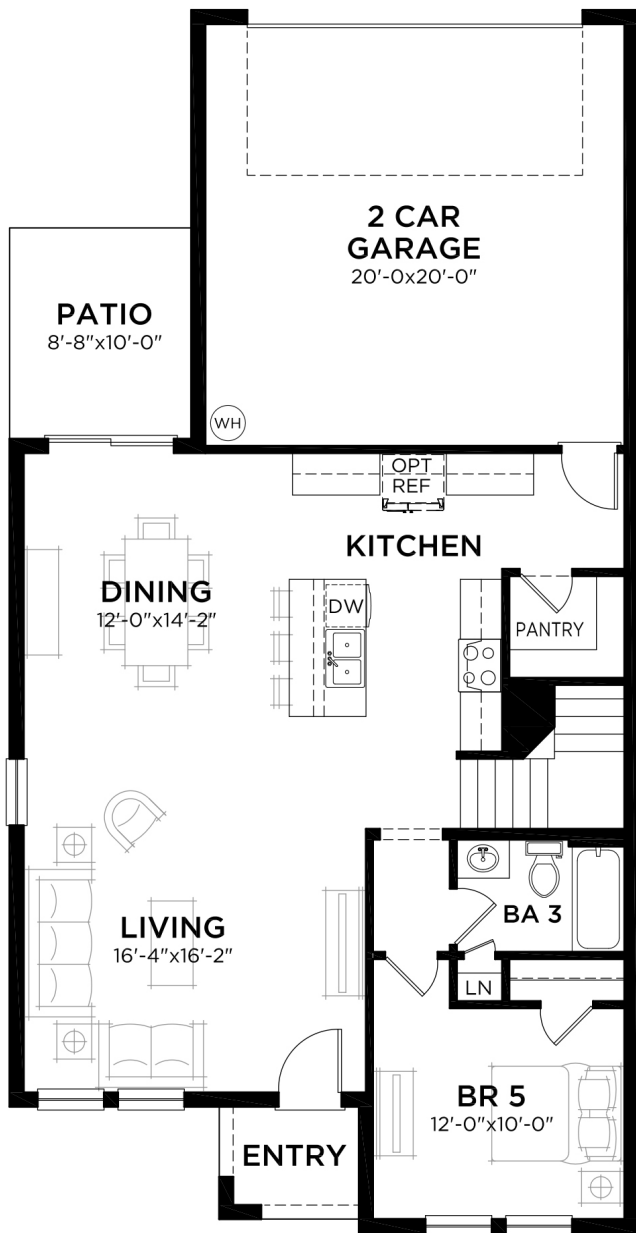

Cascada

5 bed • 3 bath • 2 car | 2,423 sq. ft.

CASA *Fresca*
HOMES®

WHY NOT START FRESH?

Cascada A
Color Scheme 13

Cascada B
Color Scheme 2

Cascada C
Color Scheme 16

Cascada

5 bed • 3 bath • 2 car | 2,423 sq. ft.

WHY NOT START FRESH?

MAIN FLOOR PLAN

▲ 58'-0"
◀ 30'-0"

UPPER FLOOR PLAN

Area Schedule

Main Floor A/C	1023 SF
Upper Floor A/C	1400 SF
Total A/C	2423 SF
2 Car Garage	441 SF
Entry	36 SF
Total Area	2900 SF