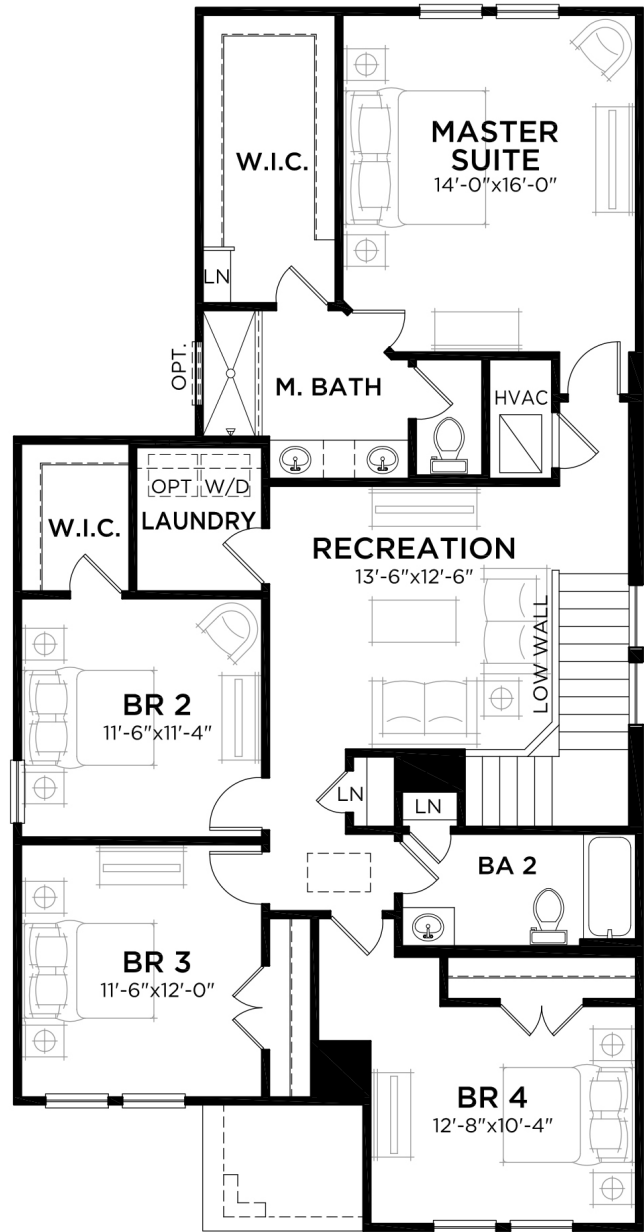

Cascada

5 bed • 3 bath • 2 car | 2,423 sq. ft.

CASA *Fresca*
HOMES®

WHY NOT START FRESH?

Cascada A
Color Scheme 13

Cascada B
Color Scheme 2

Cascada C
Color Scheme 16

Cascada

5 bed • 3 bath • 2 car | 2,423 sq. ft.

WHY NOT START FRESH?

MAIN FLOOR PLAN

▲ 58'-0"
◀ 30'-0"

UPPER FLOOR PLAN

Area Schedule

Main Floor A/C	1023 SF
Upper Floor A/C	1400 SF
Total A/C	2423 SF
2 Car Garage	441 SF
Entry	36 SF
Total Area	2900 SF