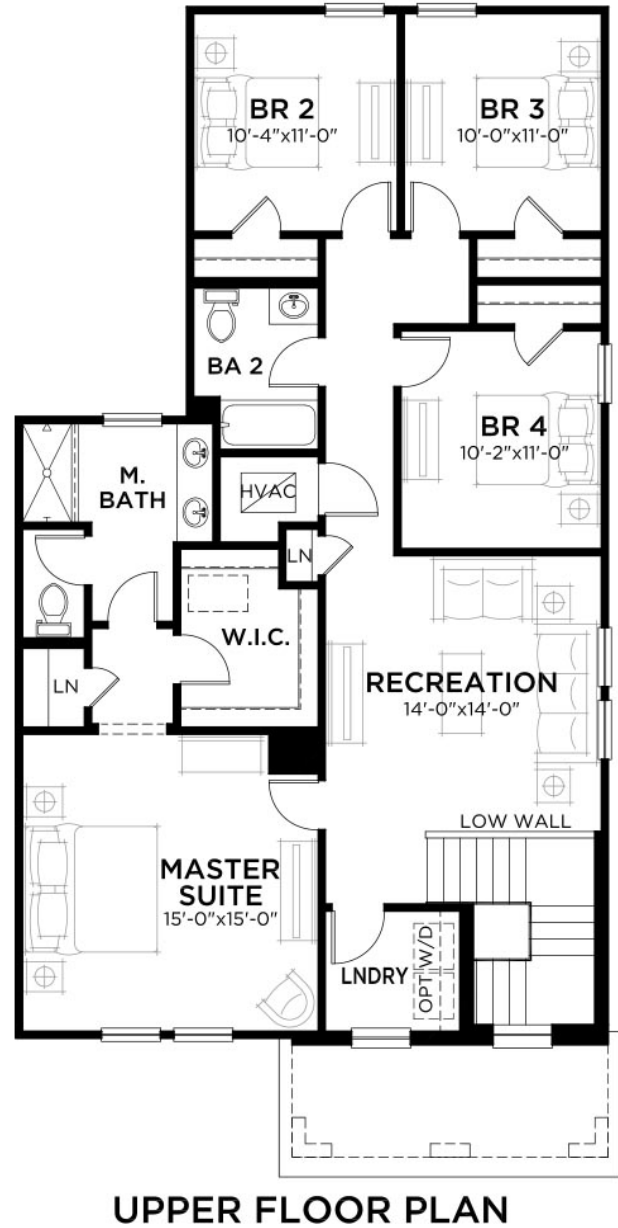

# Arroyo

4 bed • 2.5 bath • 2 car | 2,240 sq. ft.

CASA *Fresca*  
HOMES®

WHY NOT START FRESH?

## Arroyo A

## Arroyo B

# Arroyo

4 bed • 2.5 bath • 2 car | 2,240 sq. ft.

WHY NOT START FRESH?

**Area Schedule**

Main Floor A/C	933 SF
Upper Floor A/C	1307 SF
Total A/C	2240 SF
2 Car Garage	448 SF
Entry	90 SF
<b>Total Area</b>	<b>2778 SF</b>