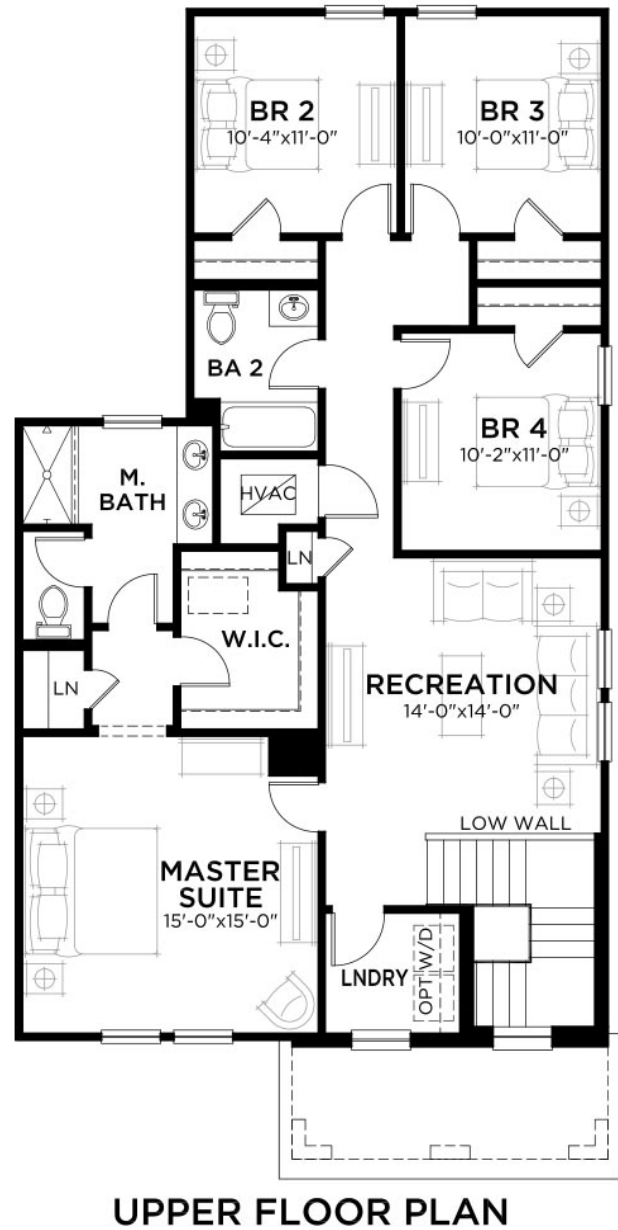

# Arroyo

4 bed • 2.5 bath • 2 car | 2,240 sq. ft.

CASA *Fresca*  
HOMES®

WHY NOT START FRESH?

**Arroyo A**  
Color Scheme 10

**Arroyo B**  
Color Scheme 4

**Arroyo C**  
Color Scheme 11

# Arroyo

4 bed • 2.5 bath • 2 car | 2,240 sq. ft.

WHY NOT START FRESH?

**Area Schedule**

Main Floor A/C	933 SF
Upper Floor A/C	1307 SF
Total A/C	2240 SF
2 Car Garage	448 SF
Entry	90 SF
<b>Total Area</b>	<b>2778 SF</b>