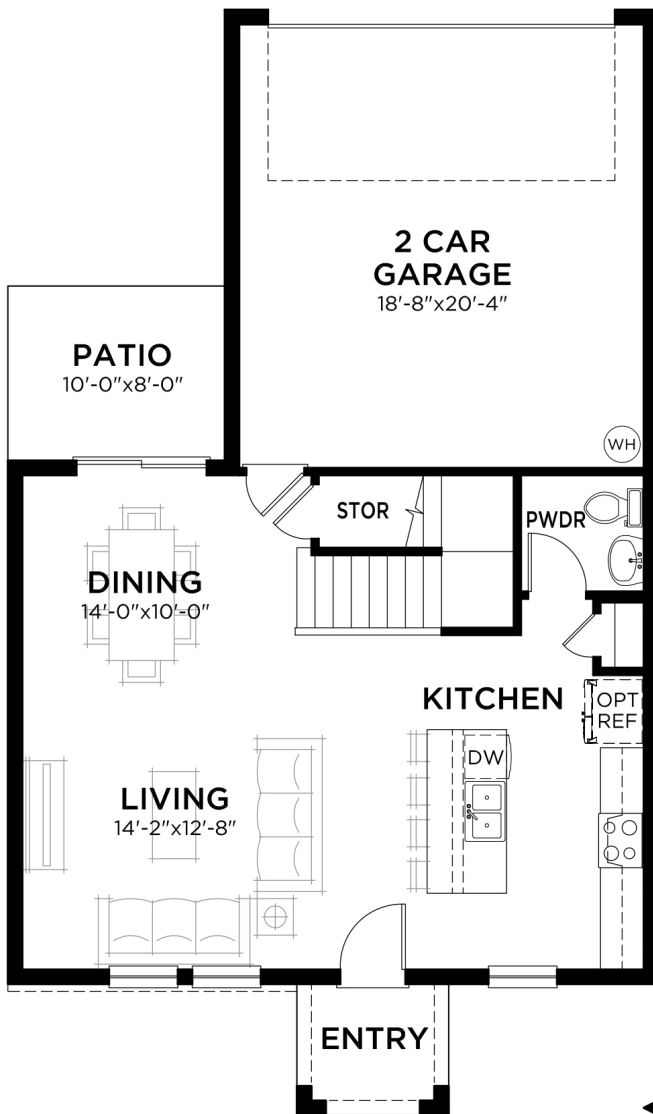

Lago

4 bed • 2.5 bath • 2 car | 1,794 sq. ft.

CASA *Fresca*
HOMES®

WHY NOT START FRESH?

Lago A
Color Scheme 6

Lago B
Color Scheme 17

Lago C
Color Scheme 3

Lago

4 bed • 2.5 bath • 2 car | 1,794 sq. ft.

WHY NOT START FRESH?

MAIN FLOOR PLAN

UPPER FLOOR PLAN

Area Schedule

Main Floor A/C	714 SF
Upper Floor A/C	1080 SF
Total A/C	1794 SF
2 Car Garage	420 SF
Entry	42 SF
Total Area	2256 SF