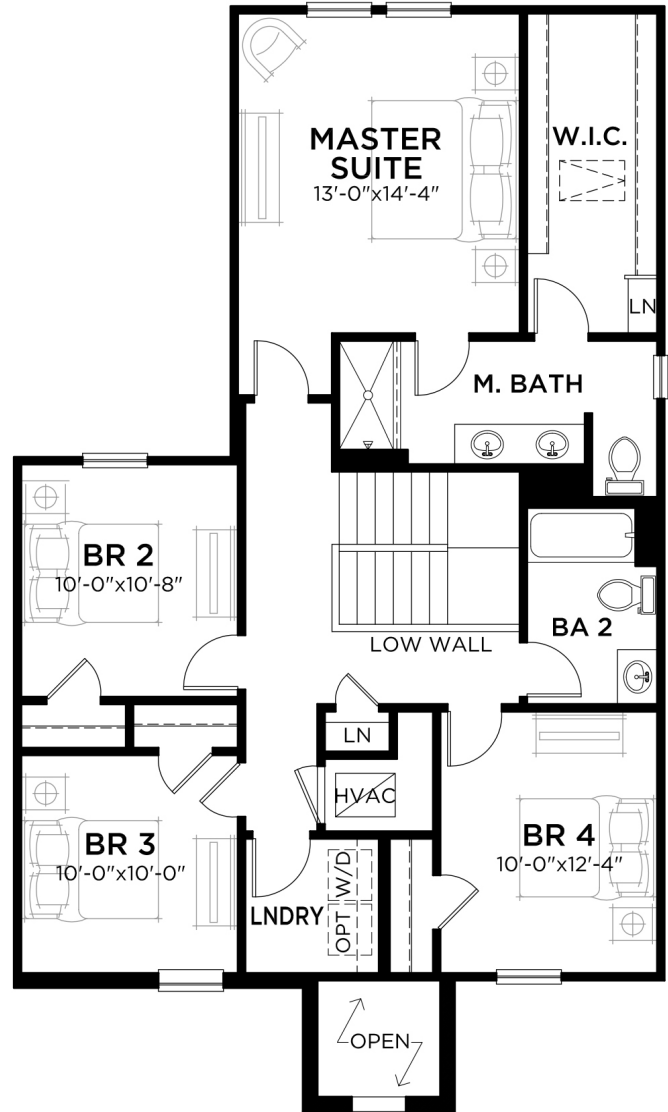

Lago

4 bed • 2.5 bath • 2 car | 1,794 sq. ft.

CASA *Fresca*
HOMES®

WHY NOT START FRESH?

Lago A
Color Scheme 6

Lago B
Color Scheme 17

Lago C
Color Scheme 3

Lago

4 bed • 2.5 bath • 2 car | 1,794 sq. ft.

WHY NOT START FRESH?

MAIN FLOOR PLAN

UPPER FLOOR PLAN

Area Schedule

Main Floor A/C	714 SF
Upper Floor A/C	1080 SF
Total A/C	1794 SF
2 Car Garage	420 SF
Entry	42 SF
Total Area	2256 SF