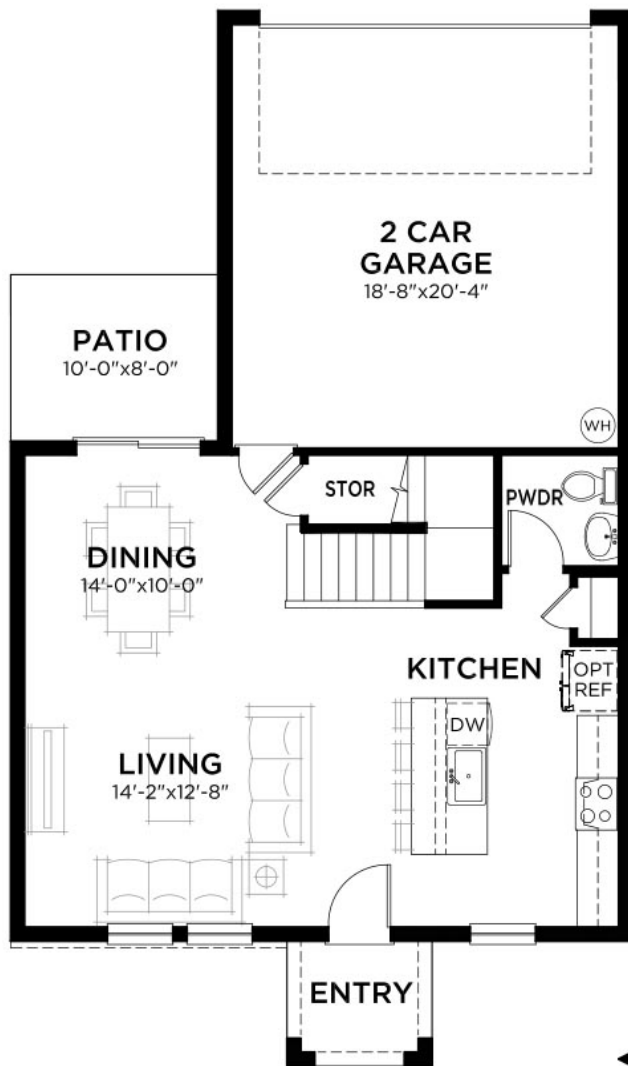

Lago

4 bed • 2.5 bath • 2 car | 1,794 sq. ft.

CASA *Fresca*
HOMES®

WHY NOT START FRESH?

Lago A

Lago B

Lago C

Lago

4 bed • 2.5 bath • 2 car | 1,794 sq. ft.

WHY NOT START FRESH?

MAIN FLOOR PLAN

UPPER FLOOR PLAN

Area Schedule

Main Floor A/C	714 SF
Upper Floor A/C	1080 SF
Total A/C	1794 SF
2 Car Garage	420 SF
Entry	42 SF
Total Area	2256 SF