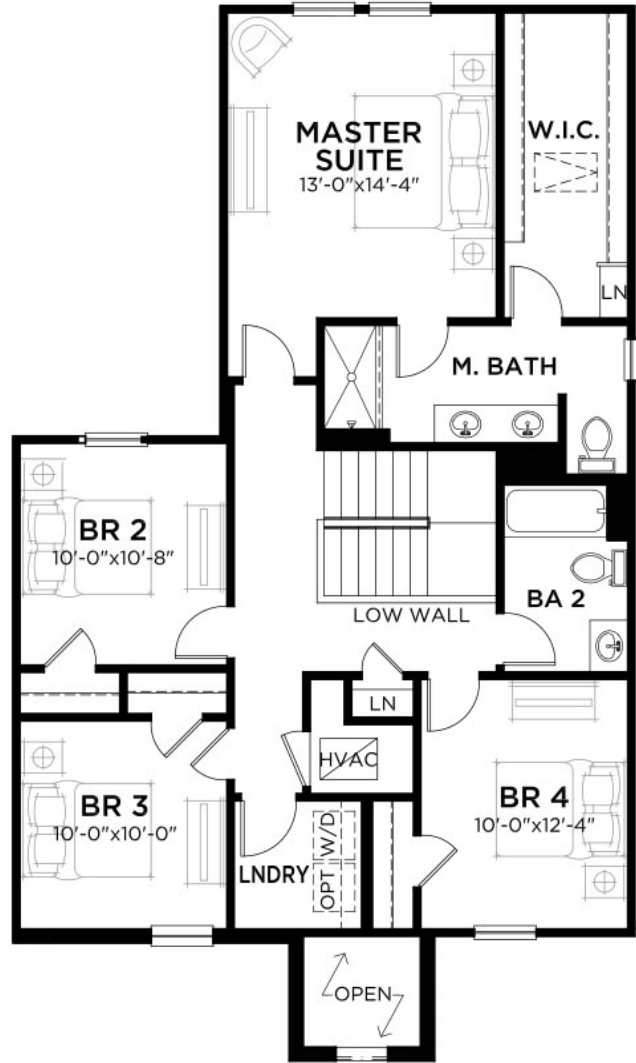

Lago

4 bed • 2.5 bath • 2 car | 1,794 sq. ft.

CASA *Fresca*
HOMES®

WHY NOT START FRESH?

Lago A

Lago B

Lago C

Lago

4 bed • 2.5 bath • 2 car | 1,794 sq. ft.

WHY NOT START FRESH?

MAIN FLOOR PLAN

UPPER FLOOR PLAN

Area Schedule

Main Floor A/C	714 SF
Upper Floor A/C	1080 SF
Total A/C	1794 SF
2 Car Garage	420 SF
Entry	42 SF
Total Area	2256 SF