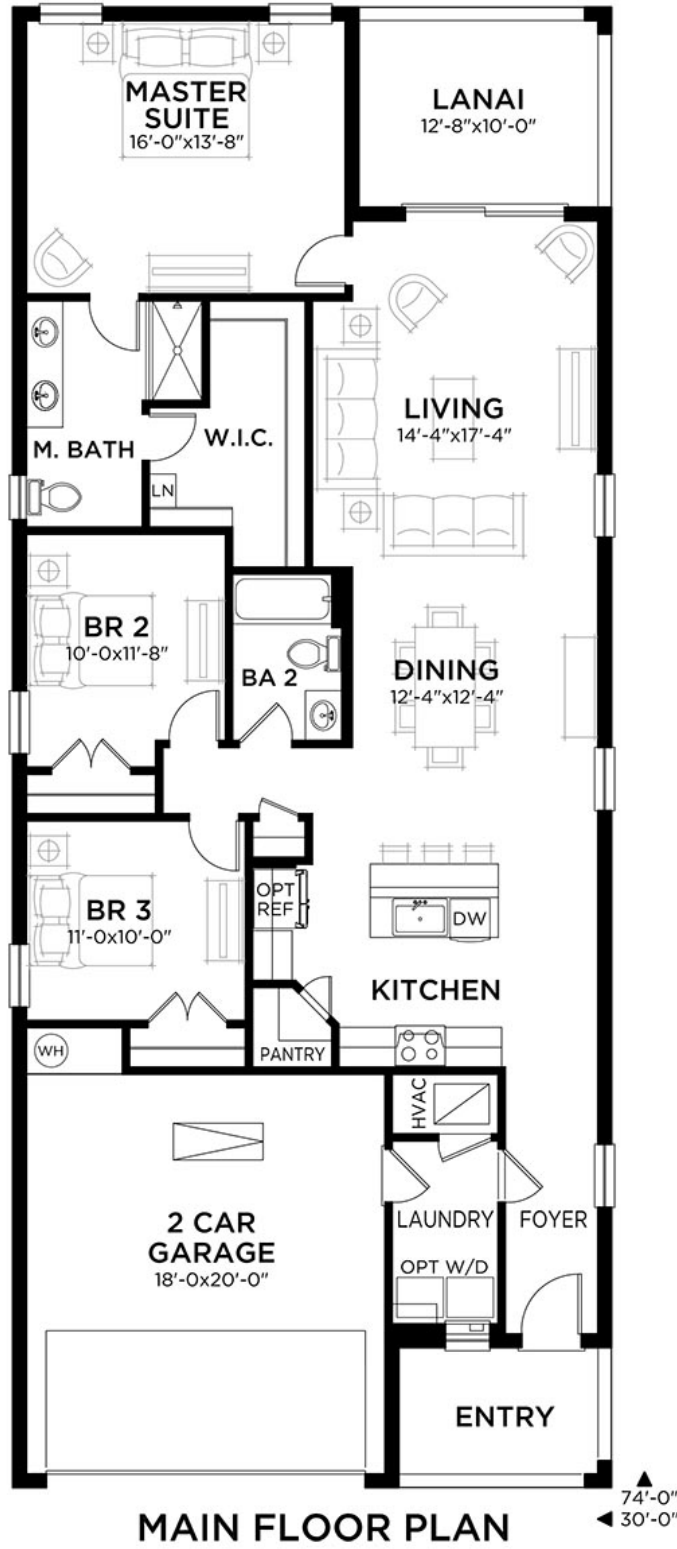

Magenta

3 bed • 2 bath • 2 car | 1,615 sq. ft.

CASA *Fresca*
HOMES®

WHY NOT START FRESH?

Magenta A
Color Scheme 6

Magenta B
Color Scheme 16

Magenta C
Color Scheme

Magenta

3 bed • 2 bath • 2 car | 1,615 sq. ft.

WHY NOT START FRESH?

Area Schedule

Main Floor A/C	1615 SF
Garage	403 SF
Lanai	127 SF
Entry	75 SF
Total Area	2220 SF