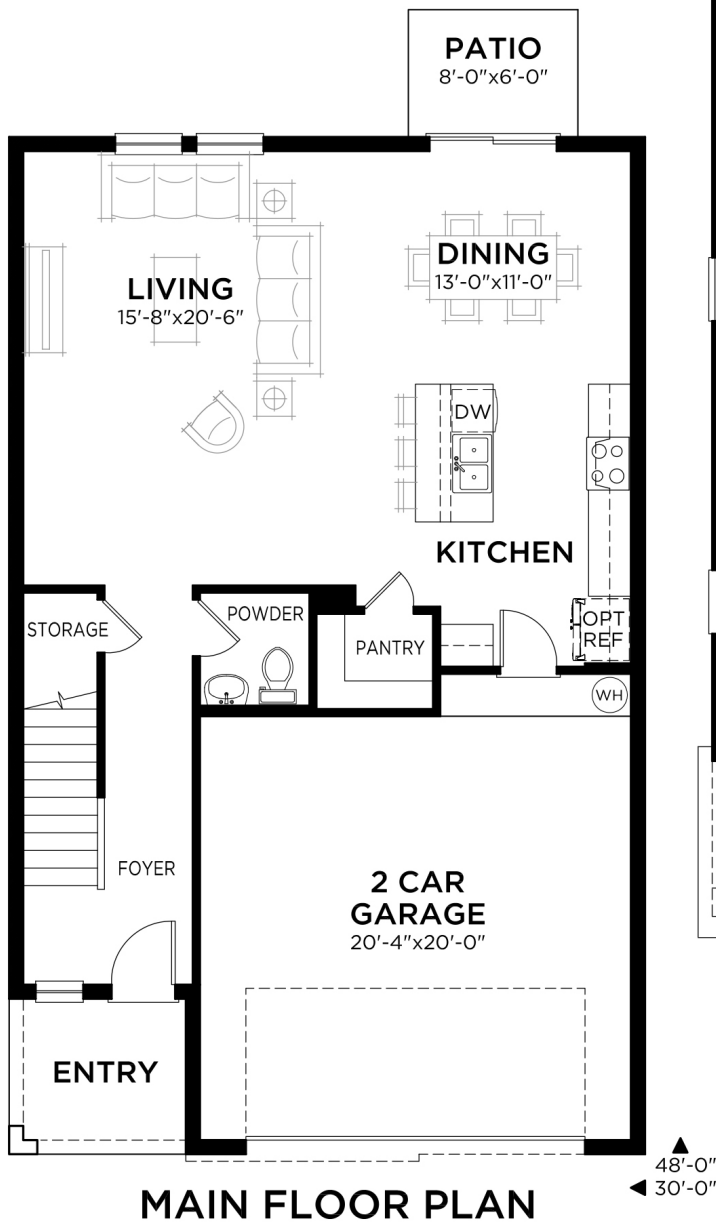

Azure

4 bed • 2.5 bath • 2 car | 2,226 sq. ft.

CASA *Fresca*
HOMES®

WHY NOT START FRESH?

Azure A
Color Scheme 12

Azure B
Color Scheme 10

Azure C
Color Scheme 1

Azure

4 bed • 2.5 bath • 2 car | 2,226 sq. ft.

WHY NOT START FRESH?

Area Schedule

| | |
|-----------------|---------|
| Main Floor A/C | 921 SF |
| Upper Floor A/C | 1305 SF |
| Total A/C | 2226 SF |
| 2 Car Garage | 458 SF |
| Entry | 61 SF |
| Total Area | 2745 SF |